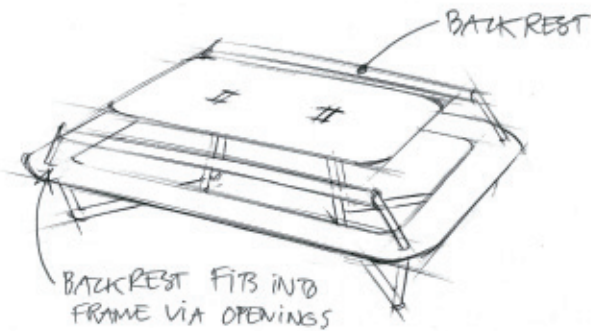

THE FUTURE...

PLATEAU is designed by Holscher Design, one of Denmark's leading design studios.

Plateau is a product born with a clever design feature: the six holes, in which the table top and bench connect with the frame, are a very deliberate construction detail.

They are fitted with elegant removable stainless steel discs, and will enable a series of future attachments.

SKETCHES OF POSSIBLE ADD-ONS:

COMING SOON:

PLATEAU open version with easy access for wheelchair users and elderly people.

outsider
RETHINK URBAN SPACE

Kigkurren 8A, Islands Brygge
2300 København S
DENMARK

www.out-sider.dk
info@out-sider.dk
0045 2261 7420