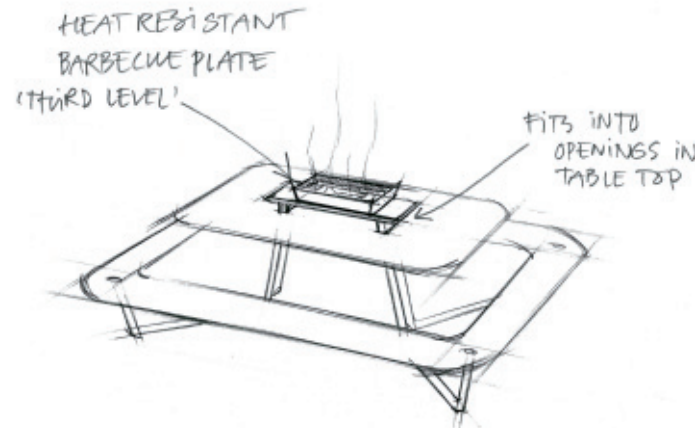

THE FUTURE...

PLATEAU is designed by Holscher Design, one of Denmark's leading design studios.

Plateau is a product born with a clever design feature: the six holes, in which the table top and bench connect with the frame, are a very deliberate construction detail.

They are fitted with elegant removable stainless steel discs, and will enable a series of future attachments.

SKETCHES OF POSSIBLE ADD-ONS:

COMING SOON:

PLATEAU open version with easy access for wheelchair users and elderly people.

outsider
RETHINK URBAN SPACE

Kigkurren 8A, Islands Brygge
2300 København S
DENMARK

www.out-sider.dk
info@out-sider.dk
0045 2261 7420