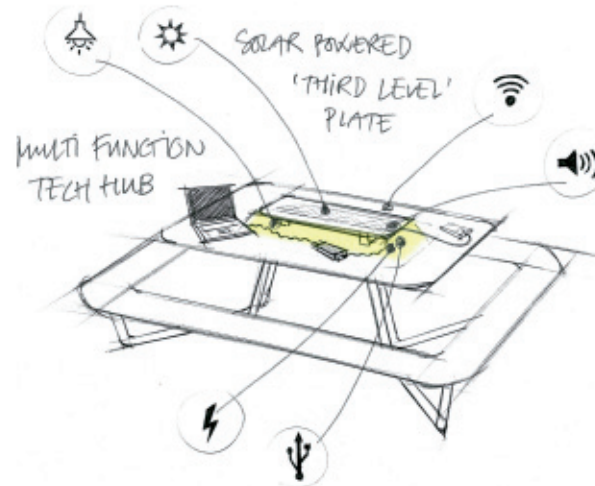

THE FUTURE...

PLATEAU is designed by Holscher Design, one of Denmark's leading design studios.

Plateau is a product born with a clever design feature: the six holes, in which the table top and bench connect with the frame, are a very deliberate construction detail.

They are fitted with elegant removable stainless steel discs, and will enable a series of future attachments.

SKETCHES OF POSSIBLE ADD-ONS:

COMING SOON:

PLATEAU open version with easy access for wheelchair users and elderly people.

outsider
RETHINK URBAN SPACE

Kigkurren 8A, Islands Brygge
2300 København S
DENMARK

www.out-sider.dk
info@out-sider.dk
0045 2261 7420