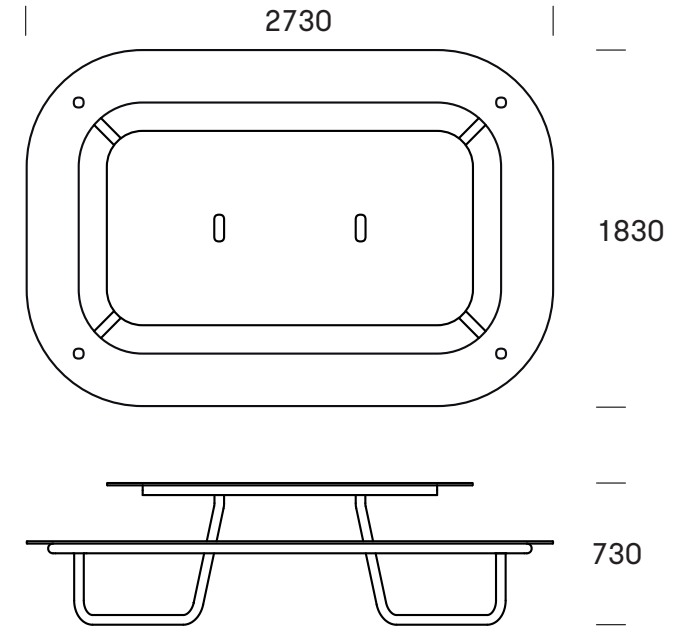

Holscher
Design CPH

PLATEAU

outsider
WWW.OUTSIDER.DK