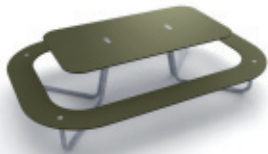

steel blue / RAL 5024
galvanized

olive / RAL 6013
galvanized