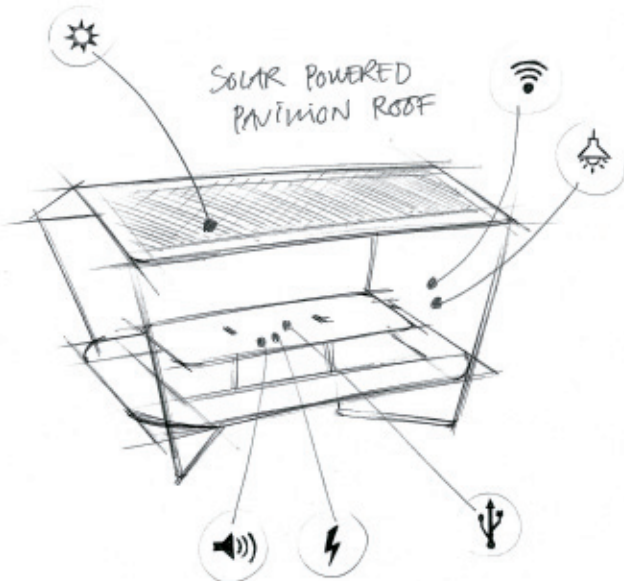

THE FUTURE...

PLATEAU is designed by Holscher Design, one of Denmark's leading design studios.

Plateau is a product born with a clever design feature: the six holes, in which the table top and bench connect with the frame, are a very deliberate construction detail.

They are fitted with elegant removable stainless steel discs, and will enable a series of future attachments.

SKETCHES OF POSSIBLE ADD-ONS:

COMING SOON:

PLATEAU open version with easy access for wheelchair users and elderly people.

outsider
RETHINK URBAN SPACE

Kigkurren 8A, Islands Brygge
2300 København S
DENMARK

www.out-sider.dk
info@out-sider.dk
0045 2261 7420